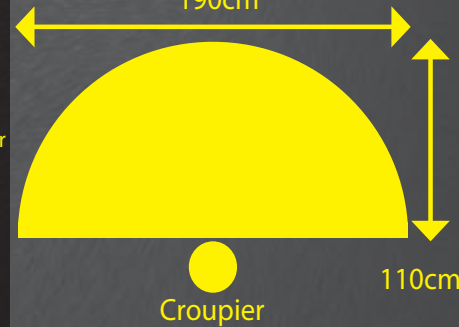

Table game details

Players = 9-10
Skill level = Easy

Roulette

250cm

Croupier

125cm

Slightly smaller table available for house parties.

Description

A ball round a wheel with 0-36 numbers on. You bet on which number it will land on. Your croupier will happily explain the different bets to your guests.

Recommended - Any event

Roulette tables are found in every casino around the world, the wheel looks posh and fancy so good for the WOW factor.

Players = 9
Skill level = Easy

Blackjack

190cm

Croupier

110cm

Description

Sometimes called '21' it is the most popular casino game. It is similar to pontoon where whoever gets closest to 21 wins!

Recommended - Any event

240cm

Table to place bets

Croupier

170cm

Wheel of Fortune

Description

A great big spinning wheel with different colours and symbols. You bet on which colour or symbol it will land on.

Recommended - Large events