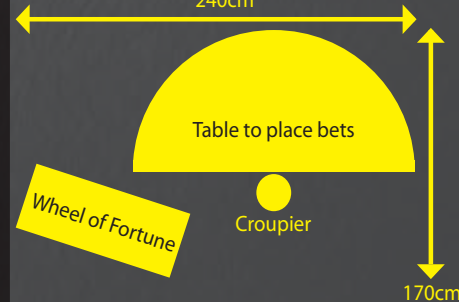

240cm

Table to place bets

Croupier

170cm

Wheel of Fortune

Description

A great big spinning wheel with different colours and symbols. You bet on which colour or symbol it will land on.

Recommended - Large events

Best for large events having high capacity of players and a quick turn around. as it is a very simple game. Visually impressive with 2m tall wheel.

Players = 10-12
Skill level = Hard

Dice / Craps

250cm

Croupier

130cm

Description

A lively and loud game where you bet on the outcome of 2 dice. The hardest of casino games to understand however once you know the basics it can be the most exciting!

Recommended - Not next to the DJ