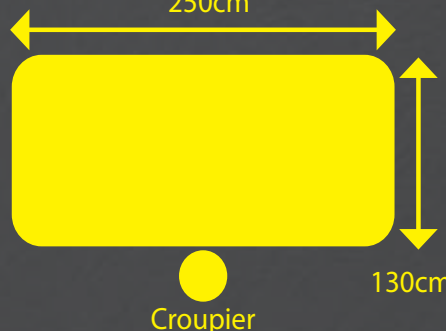

Dice / Craps

250cm

Croupier

130cm

Description

A lively and loud game where you bet on the outcome of 2 dice. The hardest of casino games to understand however once you know the basics it can be the most exciting!

Recommended - Not next to the DJ

It does take a bit of explaining so as long as the venue is not too loud this can be a real crowd pleaser.

Players = 9-10
Skill level = Hard