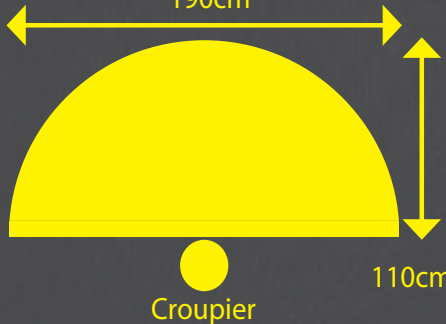

Players = 9
Skill level = Easy

Blackjack

190cm

Croupier

110cm

Description

Sometimes called '21' it is the most popular casino game. It is similar to pontoon where whoever gets closest to 21 wins!

Recommended - Any event

Will work well at any event, Blackjack should be your first choice of casino game.

Players = 7
Skill level = Medium

Poker (5 card Stud / 3 Card)

190cm

Croupier

110cm

Description

The easiest form of poker where you play against the dealer. You get 5 cards each, best poker hand wins! You croupier will be happy to explain all the poker hands.

240cm

Table to place bets

Croupier

170cm

Wheel of Fortune

Description

A great big spinning wheel with different colours and symbols. You bet on which colour or symbol it will land on.

Recommended - Large events