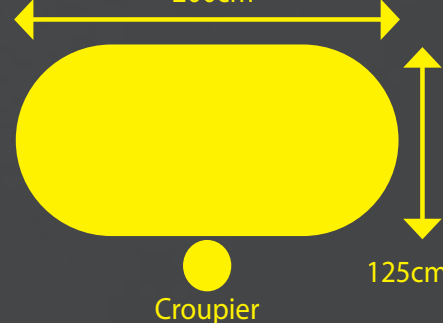

240cm

Table to place bets

Croupier

170cm

Wheel of Fortune

Description

A great big spinning wheel with different colours and symbols. You bet on which colour or symbol it will land on.

Recommended - Large events

130cm

Description

A lively and loud game where you bet on the outcome of 2 dice. The hardest of casino games to understand however once you know the basics it can be the most exciting!

Recommended - Not next to the DJ

It does take a bit of explaining so as long as the venue is not too loud this can be a real crowd pleaser.

Players = 9-10
Skill level = Hard

Poker (Texas Holdem)

200cm

Croupier

125cm

Description

The most popular poker game where players play against each other.