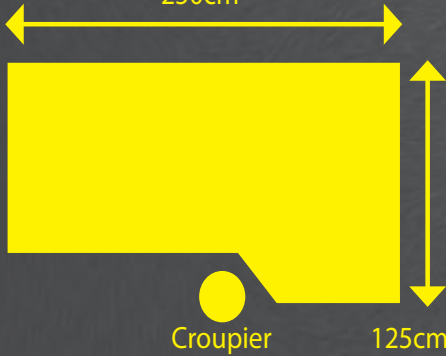

Table game details

Players = 9-10
Skill level = Easy

Roulette

250cm

Croupier

125cm

Slightly smaller table available for house parties.

Description

Players = 9
Skill level = Easy

Blackjack

190cm

Croupier

110cm

Description

Sometimes called '21' it is the most popular casino game. It is similar to pontoon where whoever gets closest to 21 wins!

Recommended - Any event