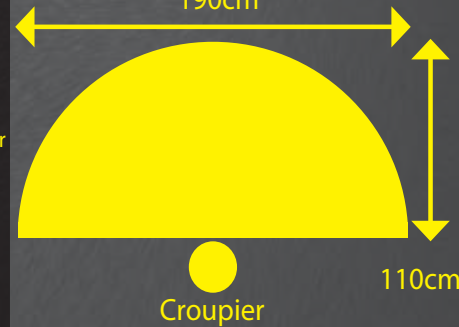

Table game details

Players = 9-10
Skill level = Easy

Roulette

250cm

Croupier

125cm

Slightly smaller table available for house parties.

Description

A ball round a wheel with 0-36 numbers on. You bet on which number it will land on. Your croupier will happily explain the different bets to your guests.

Recommended - Any event

Roulette tables are found in every casino around the world, the wheel looks posh and fancy so good for the WOW factor.

Players = 9
Skill level = Easy

Blackjack

190cm

Croupier

110cm

Description

Sometimes called '21' it is the most popular casino game. It is similar to pontoon where whoever gets closest to 21 wins!

Recommended - Any event

240cm

Table to place bets

Croupier

170cm

Description

A great big spinning wheel with different colours and symbols. You bet on which colour or symbol it will land on.

Recommended - Large events

Best for large events having high capacity of players and a quick turn around, as it is a very simple game. Visually impressive with 2m tall wheel.