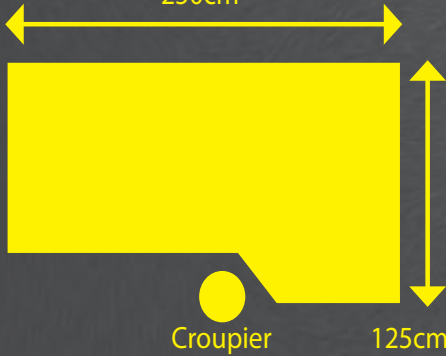

Table game details

Players = 9-10
Skill level = Easy

Roulette

250cm

Croupier

125cm

Slightly smaller table available for house parties.

Description

Players = 9
Skill level = Easy

Blackjack

190cm

Croupier

110cm

Description

Sometimes called '21' it is the most popular casino game. It is similar to pontoon where whoever gets closest to 21 wins!

Recommended - Any event

240cm

Table to place bets

Croupier

170cm

Description

A great big spinning wheel with different colours and symbols. You bet on which colour or symbol it will land on.

Recommended - Large events

Best for large events having high capacity of players and a quick turn around, as it is a very simple game. Visually impressive with 2m tall wheel.