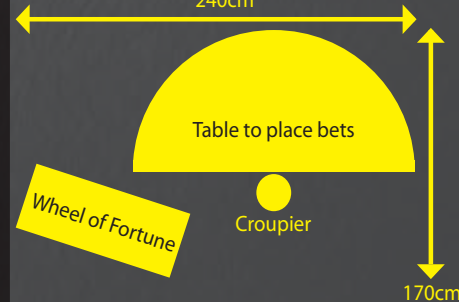

240cm

Table to place bets

Croupier

170cm

Description

A great big spinning wheel with different colours and symbols. You bet on which colour or symbol it will land on.

Recommended - Large events

Best for large events having high capacity of players and a quick turn around, as it is a very simple game. Visually impressive with 2m tall wheel.

Players = 10-12
Skill level = Hard

Dice / Craps

250cm

Croupier

130cm

Description

A lively and loud game where you bet on the outcome of 2 dice. The hardest of casino games to understand however once you know the basics it can be the most exciting!