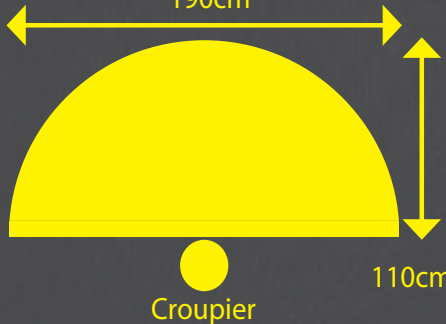

Players = 9
Skill level = Easy

Blackjack

190cm

Croupier

110cm

Description

Sometimes called '21' it is the most popular casino game. It is similar to pontoon where whoever gets closest to 21 wins!

Recommended - Any event

Will work well at any event, Blackjack should be your first choice of casino game.

Players = 7
Skill level = Medium

Poker (5 card Stud / 3 Card)

190cm

Croupier

110cm

Description

The easiest form of poker where you play against the dealer. You get 5 cards each, best poker hand wins! You croupier will be happy to explain all the poker hands.

240cm

Table to place bets

Croupier

170cm

Description

A great big spinning wheel with different colours and symbols. You bet on which colour or symbol it will land on.

Recommended - Large events

Best for large events having high capacity of players and a quick turn around, as it is a very simple game. Visually impressive with 2m tall wheel.