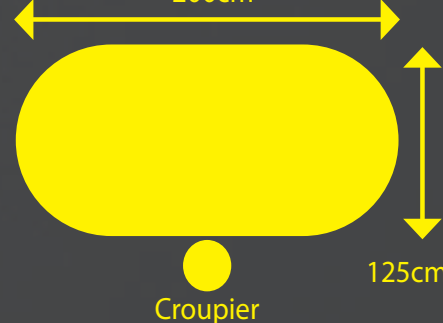

Poker (Texas Holdem)

200cm

Croupier

125cm

Description

The most popular poker game where players play against each other.

Recommended - Small Parties

It is the type of game where 9 players will sit down and want to play for long periods meaning not much turn around of players.