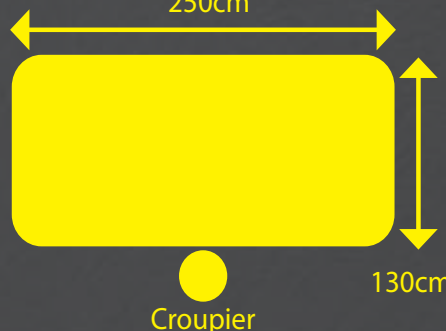

Dice / Craps

250cm

Croupier

130cm

Description

A lively and loud game where you bet on the outcome of 2 dice. The hardest of casino games to understand however once you know the basics it can be the most exciting!

Recommended - Not next to the DJ

It does take a bit of explaining so as long as the venue is not too loud this can be a real crowd pleaser.

Players = 9-10
Skill level = Hard